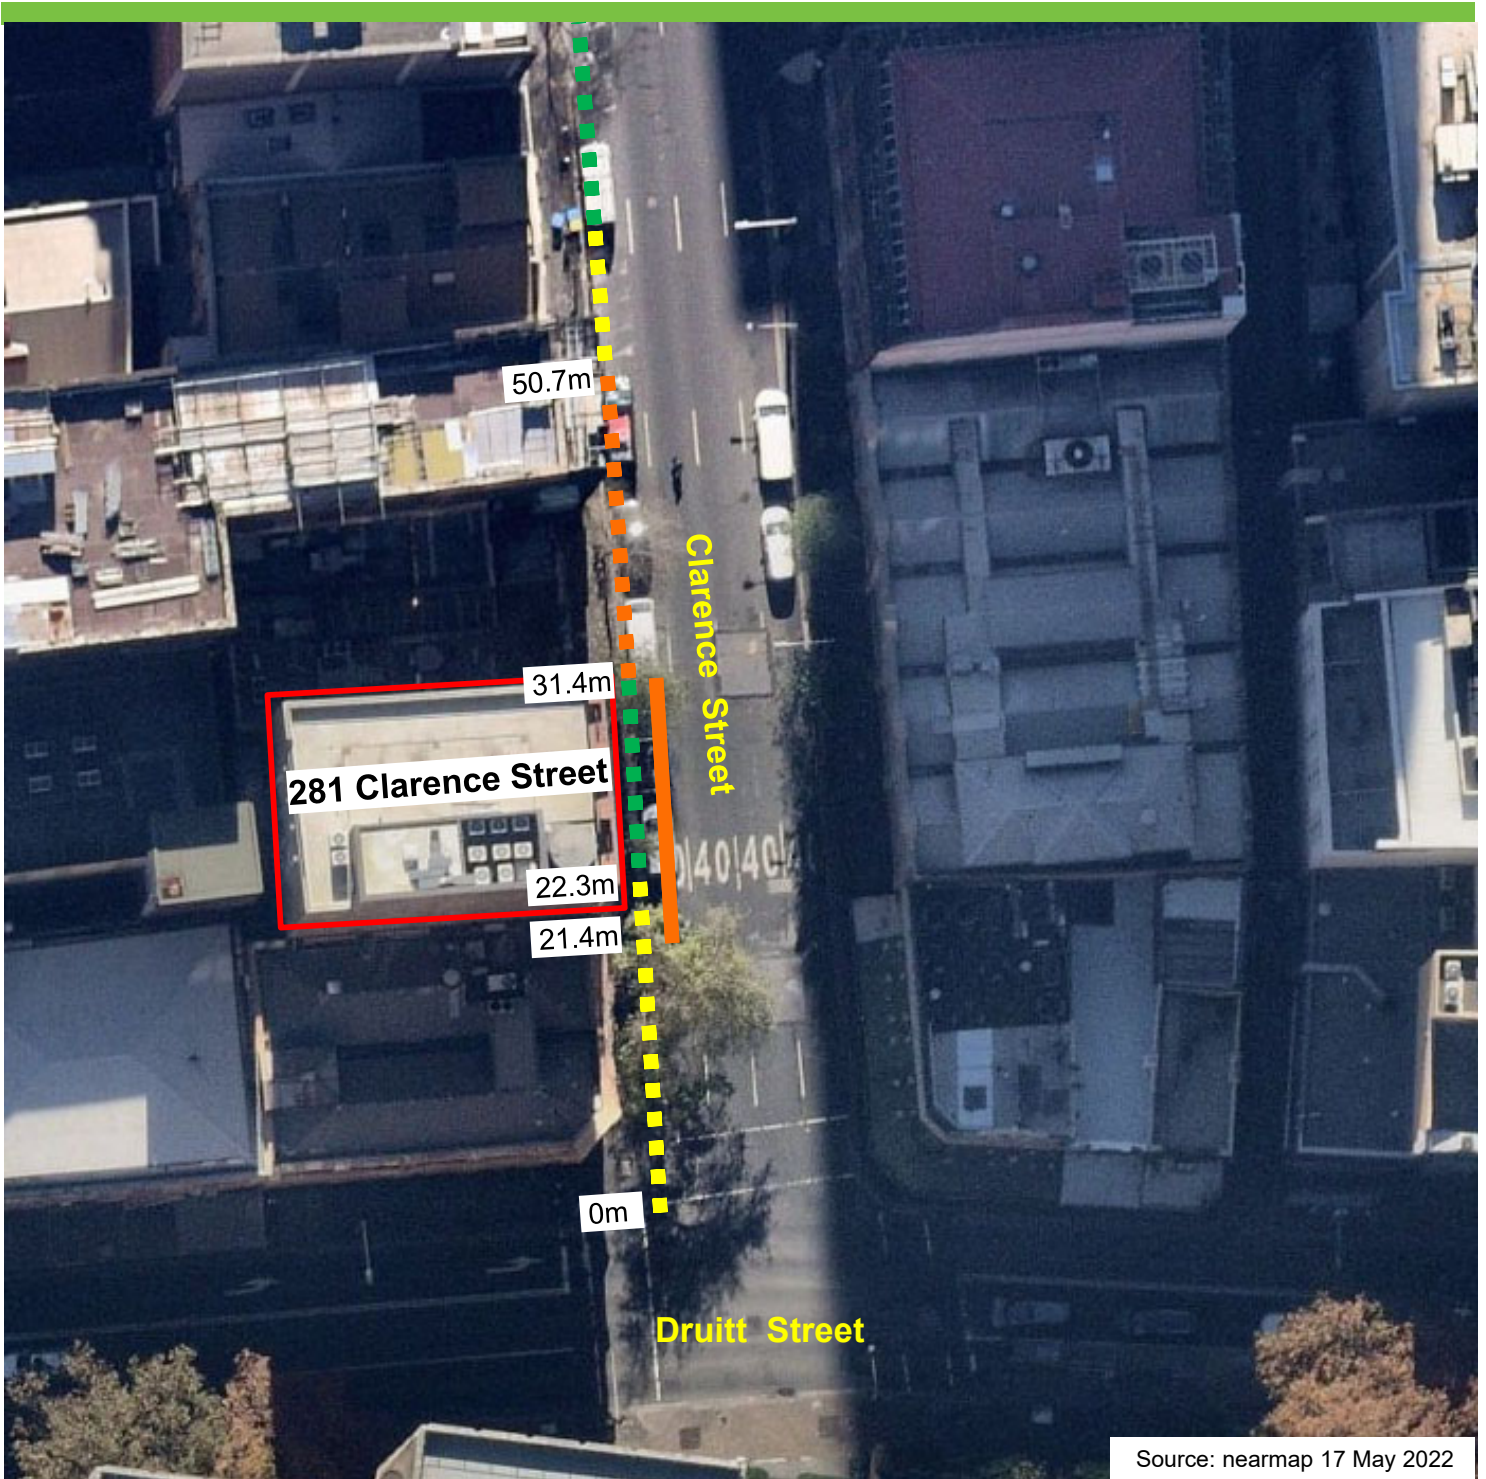

Clarence Street, Sydney Proposed Works Zone

Source: nearmap 17 May 2022

Existing

 No Stopping

Loading Zone
6am-6pm Mon-Fri
6am-10am Sat

 4P Ticket
6pm-Midnight Mon-Fri
10am-10pm Sat
8am-10pm Sun & Public Holidays

 **Works Zone**
7am-7pm Mon-Fri
7am-5pm Sat
4P Ticket
7pm-Midnight Mon-Fri
5pm-10pm Sat
8am-10pm Sun & Public Holidays

124

Proposed

 **Works Zone**
7am-7pm Mon-Fri
7am-5pm Sat
4P Ticket
7pm-Midnight Mon-Fri
5pm-10pm Sat
8am-10pm Sun & Public Holidays